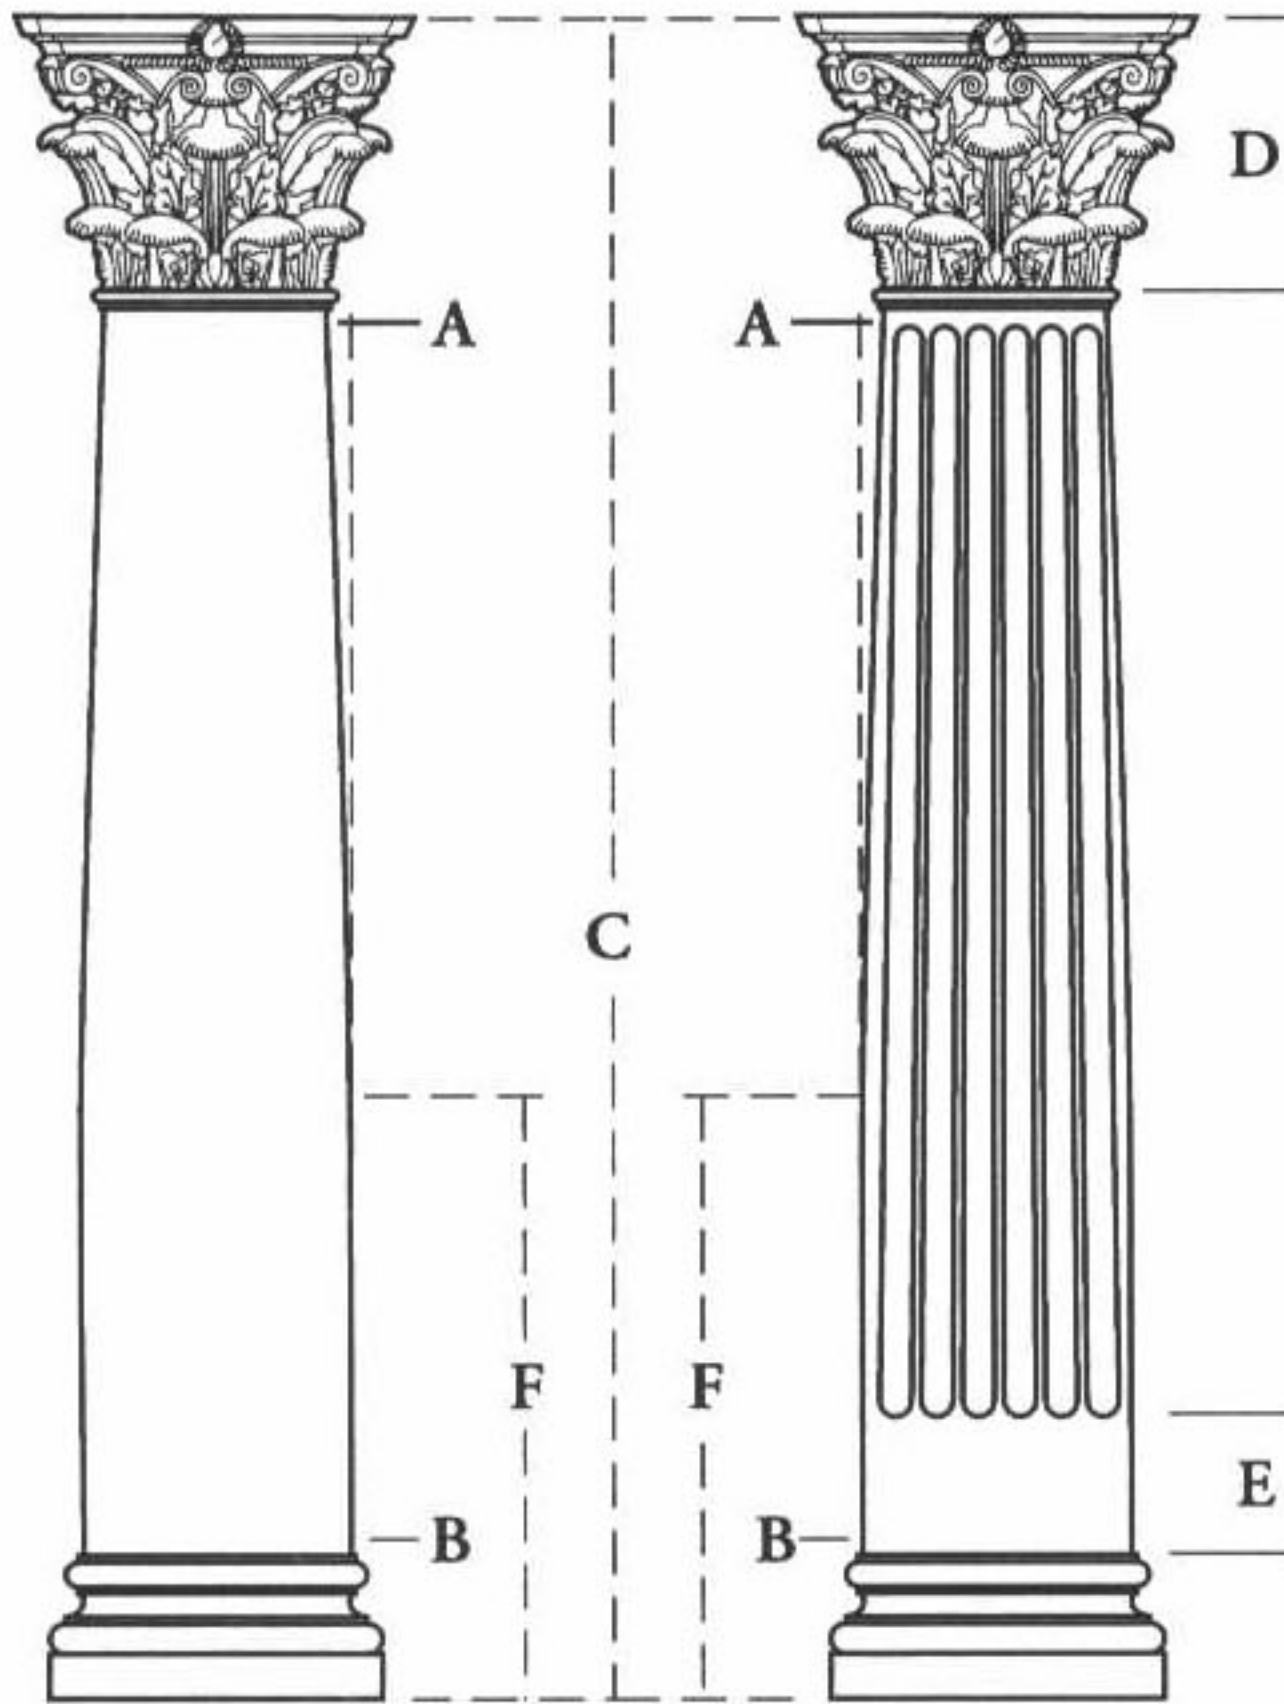

Greek Corinthian #150 & Roman Corinthian #140

Dimension Charts

#150

Bottom Shaft Dia.	O/S Dia.	D Height	Abacus
8"	6½"	7¼"	10⅛"
10"	7⅞"	9⅞"	13½"
12"	10"	11⅞"	16¼"
14"	12¼"	17"	22¼"
16"	13¾"	16⅞"	22⅜"

#140

Bottom Shaft Dia.	O/S Dia.	D Height	Abacus
8"	7¼"	9¾"	12¾"
10"	8⅞"	11¾"	14¼"
12"	10"	14⅜"	18¼"
14"	12¼"	17"	22¼"
16"	14"	19⅞"	26⅝"

Round Column Size	*88	810SM	*810FL	108SM	*108FL	*1010	1012	*128	*1210	*1212	1216	1410	1412	1414	1612	1614	1616
Outside Neck (A)	6½"	6⅝"	6⅝"	8"	8"	8¼"	8¼"	10"	10"	10"	10"	11¾"	11¾"	11¾"	13½"	13½"	13½"
Outside Base (B)	8"	8"	8"	10"	10"	10"	10"	12"	12"	12"	12"	14"	14"	14"	16"	16"	16"
Max. Overall Ht #150 (C)	8'9"	10'9⅞"	10'9¼"	9'1"	9'2⅜"	10'11⅝"	13'0½"	9'1⅜"	11'2⅝"	13'3⅜"	17'1⅜"	11'8¾"	13'8½"	15'8½"	13'7"	15'8⅞"	17'8⅞"
Max. Overall Ht #140 (C)	8'11½"	11'0⅜"	10'11¼"	9'2⅞"	9'4¼"	11'1½"	13'2⅜"	9'4"	11'5¾"	13'5½"	17'4"	11'8¾"	13'8½"	15'8½"	13'10¾"	15'11⅞"	17'11⅞"
Flutes From Bottom (E)	11"		11⅞"		13"	13"		13"	13"	13"							
Number of Flutes	24		24		24	24		24	24	24							
Taper From Bottom (F)	33"	42"	51½"	35½"	35½"	40"	48"	32"	40"	48"	64"	40"	31"	55"	48"	40"	64"